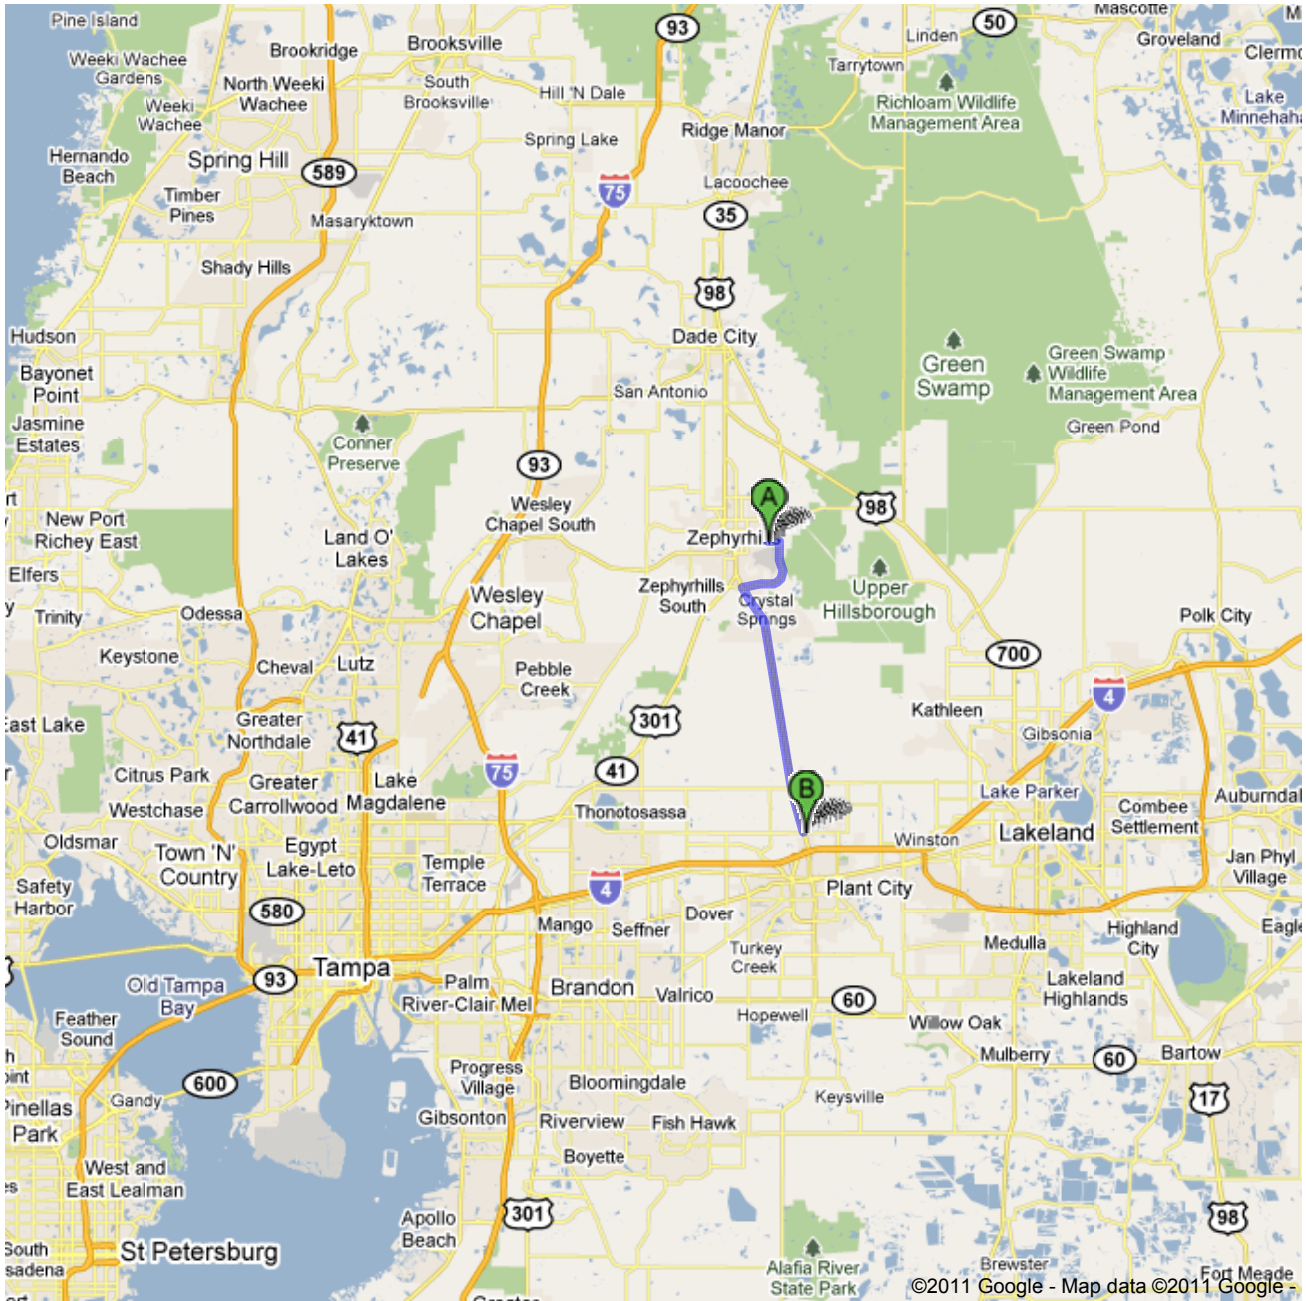

I-75 via

Directions to County Rd 54/Wesley Chapel Blvd

13.1 mi – about 23 mins

SYSCO-65.09 ac

Distance to I-75

Zephyrhills, FL 33542

Tampa via

Directions to I-4 W
27.4 mi – about 33 mins
SYSCO-65.09 ac
Distance to Tampa
Zephyrhills, FL 33542

I-4 via

Directions to FL-39 S/Paul Buchman Hwy

15.5 mi – about 21 mins

SYSCO-65.09 ac

Distance to I-4

Zephyrhills, FL 33542

Directions to Tampa Port Authority

30.1 mi – about 44 mins