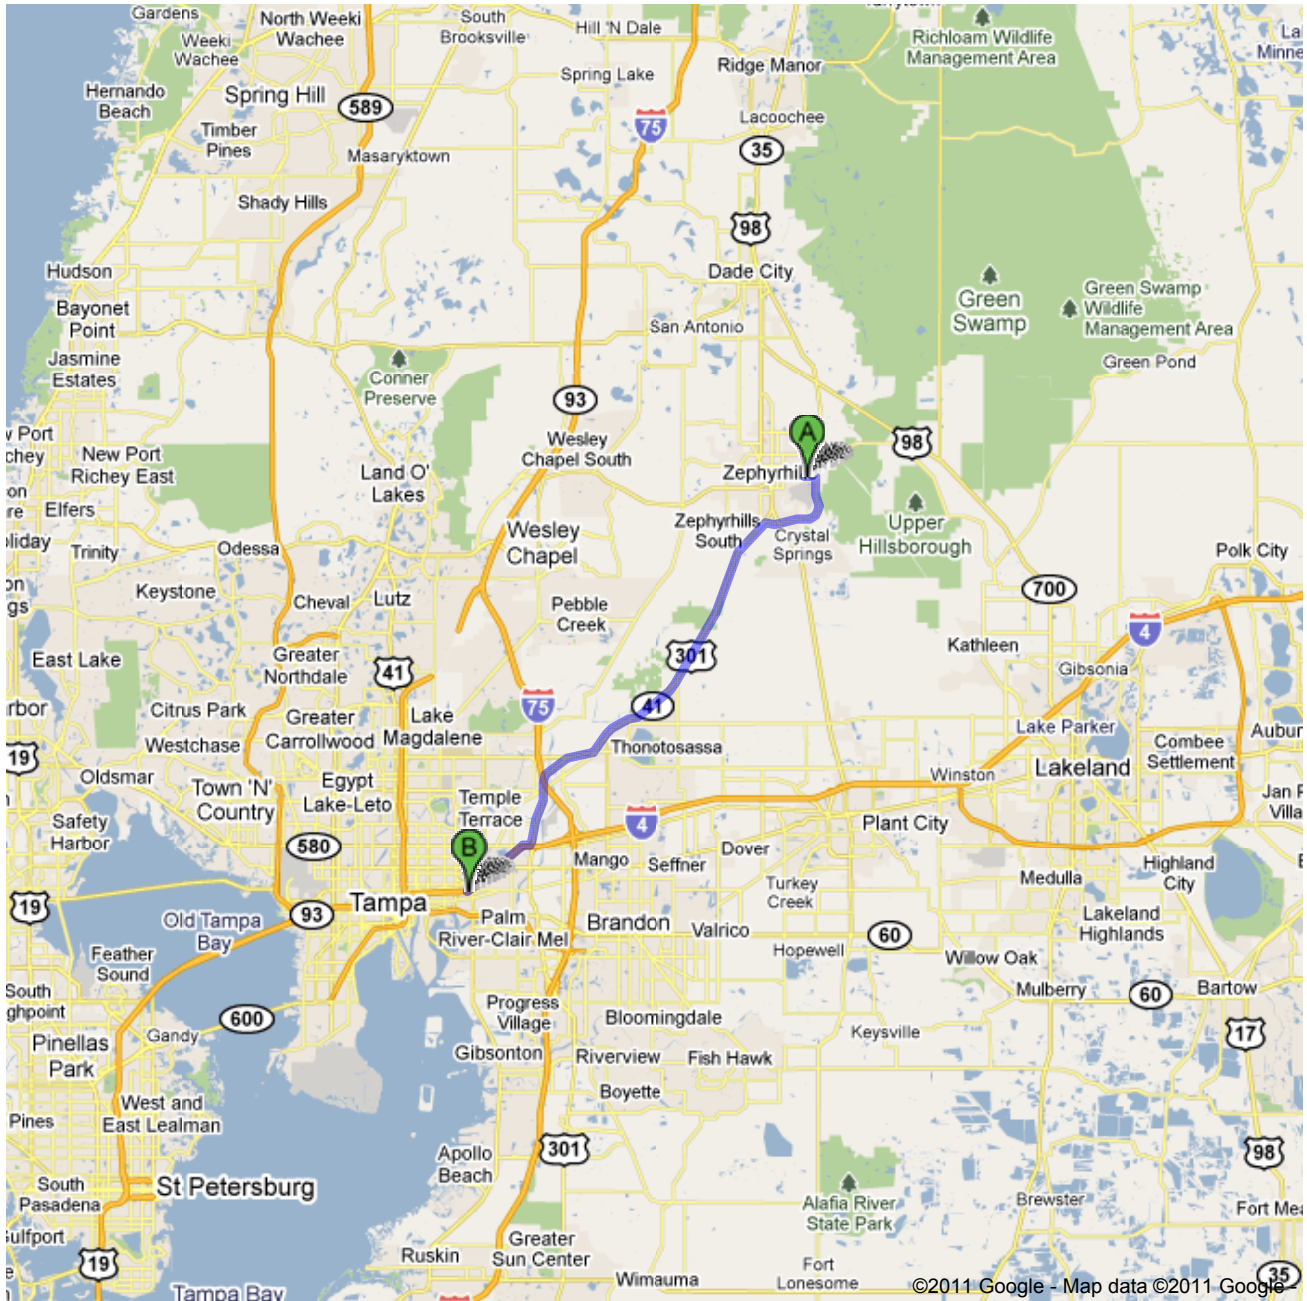

I-75 via

Directions to County Rd 54/Wesley Chapel Blvd

13.1 mi – about 23 mins

SYSCO-65.09 ac

Distance to I-75

Zephyrhills, FL 33542

Tampa via

Directions to I-4 W
27.4 mi – about 33 mins
SYSCO-65.09 ac
Distance to Tampa
Zephyrhills, FL 33542

I-4 via

Directions to FL-39 S/Paul Buchman Hwy

15.5 mi – about 21 mins

SYSCO-65.09 ac

Distance to I-4

Zephyrhills, FL 33542

Directions to Tampa Port Authority

30.1 mi – about 44 mins