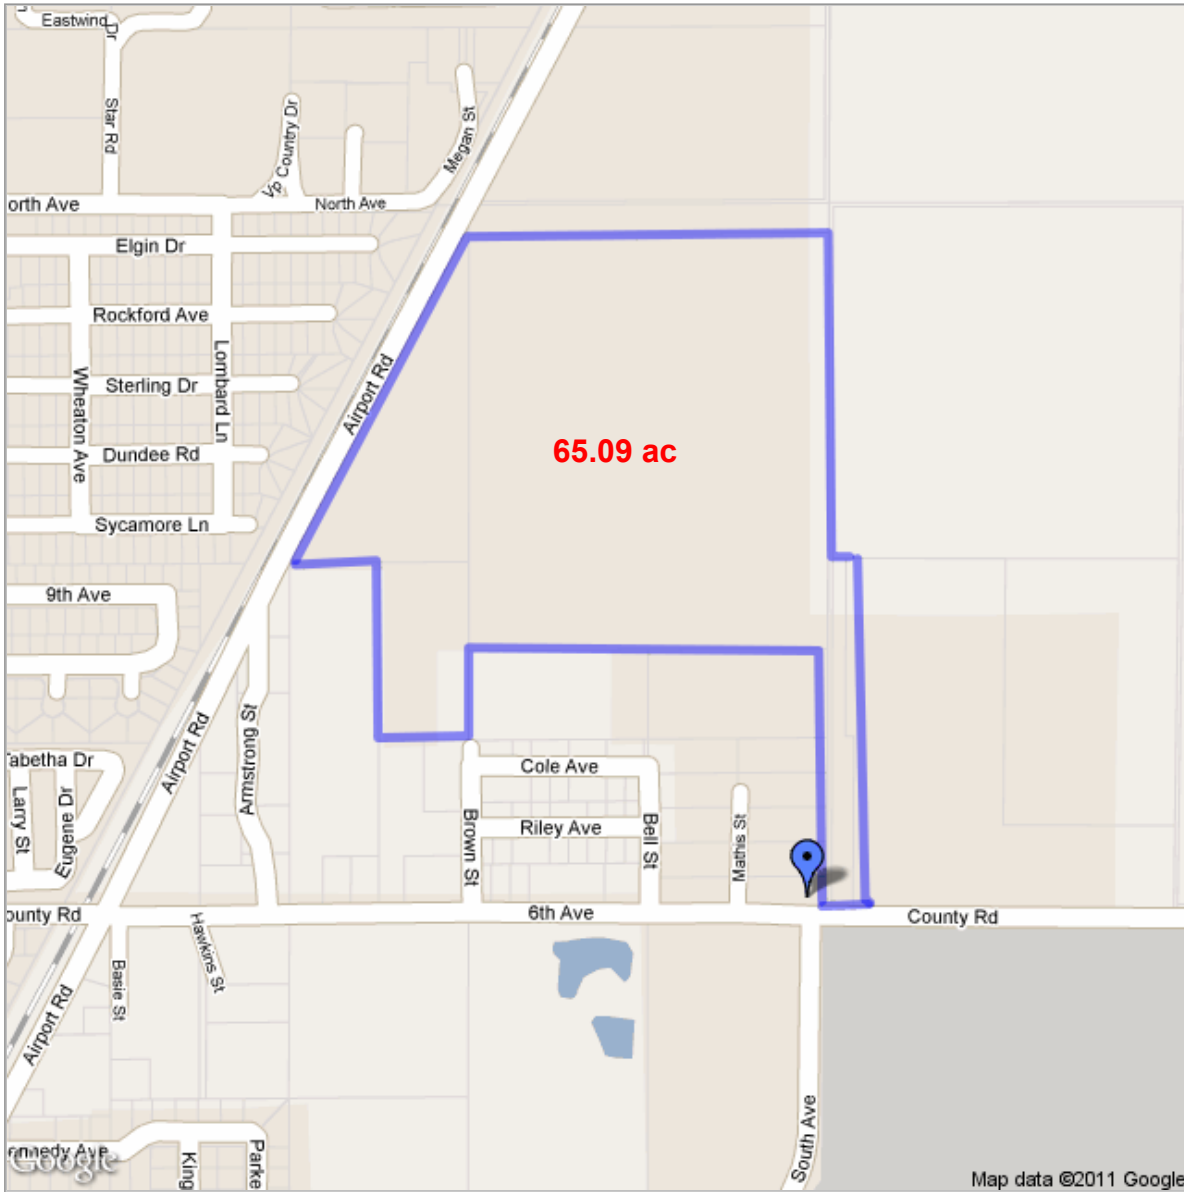

Notes SYSCO-65.09 ac
Site Map
Zephyrhills, FL 33542

SYSCO-Zephyrhills

Public · 0 views
Created on Jun 29 · By [Steve](#) · Updated 24 minutes ago

- Placemark 1
- Line 3
- Line 4
- SYSCO - 65.09 ac
- Line 6

Notes SYSC)-65.09 ac
City Map
Zephyrhills, FL 33542

SYSCO-Zephyrhills

Public · 0 views
Created on Jun 29 · By [Steve](#) · Updated 26 minutes ago

- Placemark 1
- Line 3
- Line 4
- SYSCO - 65.09 ac
- Line 6

I-75 via

Directions to County Rd 54/Wesley Chapel Blvd

13.1 mi – about 23 mins

SYSCO-65.09 ac

Distance to I-75

Zephyrhills, FL 33542

Tampa via

Directions to I-4 W
27.4 mi – about 33 mins
SYSCO-65.09 ac
Distance to Tampa
Zephyrhills, FL 33542

I-4 via

Directions to FL-39 S/Paul Buchman Hwy

15.5 mi – about 21 mins

SYSCO-65.09 ac

Distance to I-4

Zephyrhills, FL 33542

Directions to Tampa Port Authority

30.1 mi – about 44 mins