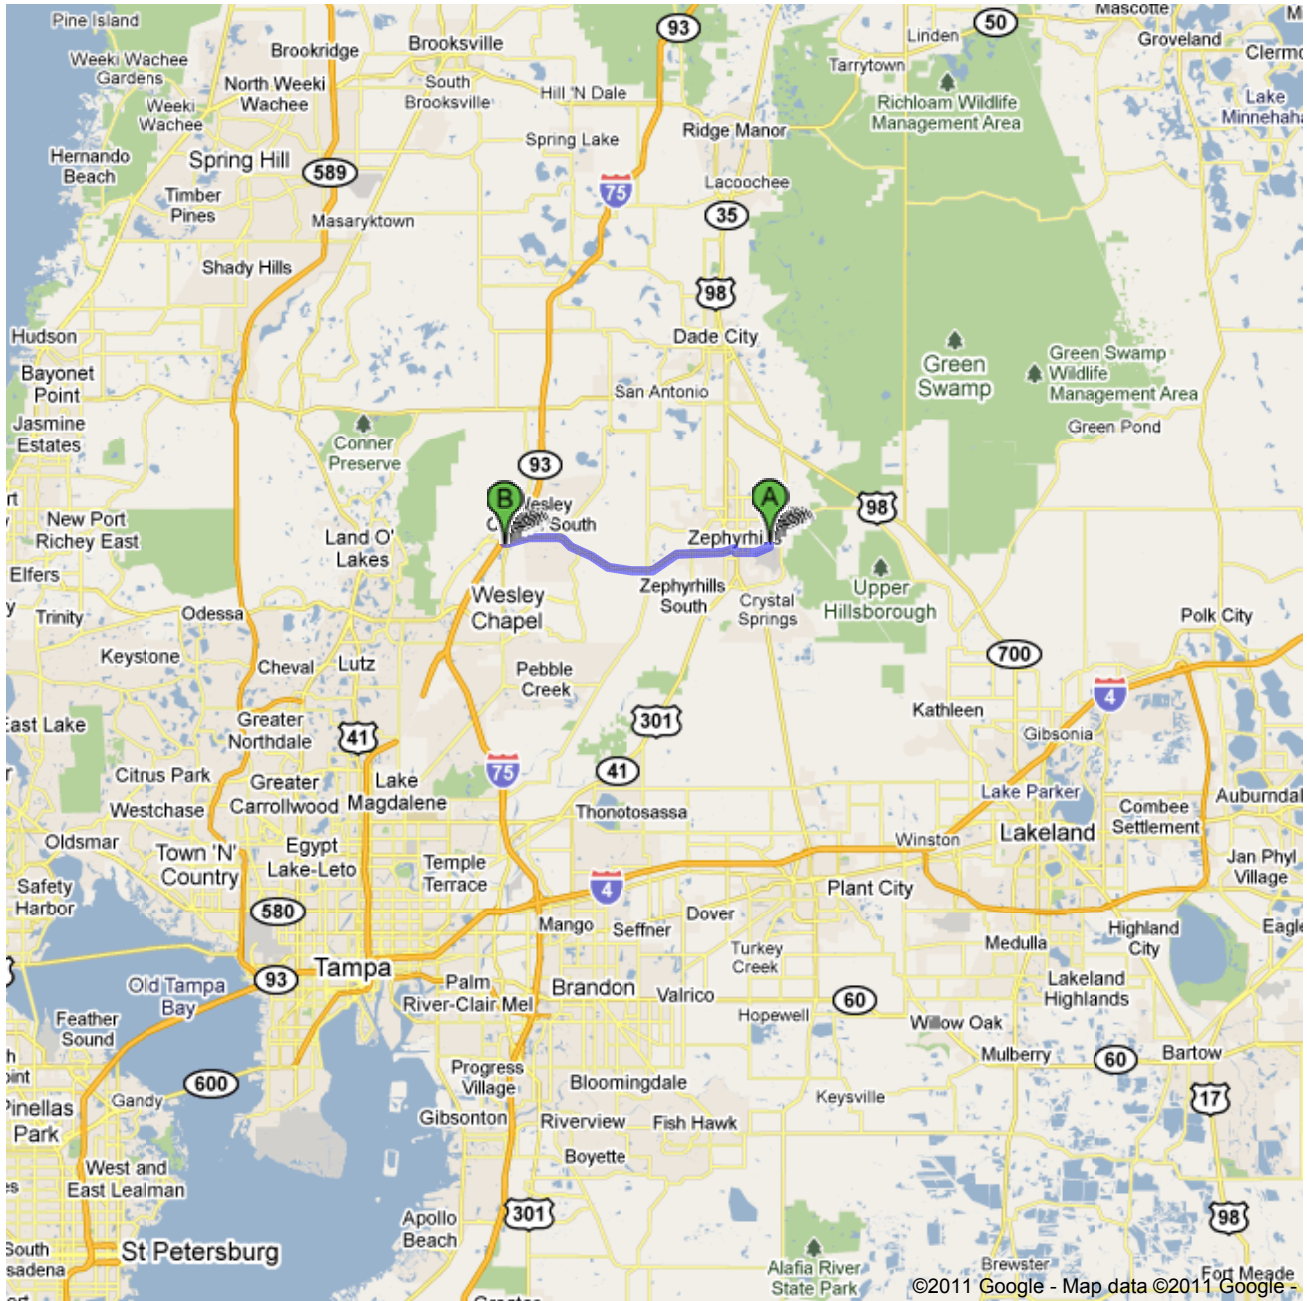

I-75 via

Directions to County Rd 54/Wesley Chapel Blvd

13.1 mi – about 23 mins

SYSCO-65.09 ac

Distance to I-75

Zephyrhills, FL 33542

Tampa via

Directions to I-4 W
27.4 mi – about 33 mins
SYSCO-65.09 ac
Distance to Tampa
Zephyrhills, FL 33542

I-4 via

Directions to FL-39 S/Paul Buchman Hwy

15.5 mi – about 21 mins

SYSCO-65.09 ac

Distance to I-4

Zephyrhills, FL 33542

Directions to Tampa Port Authority

30.1 mi – about 44 mins