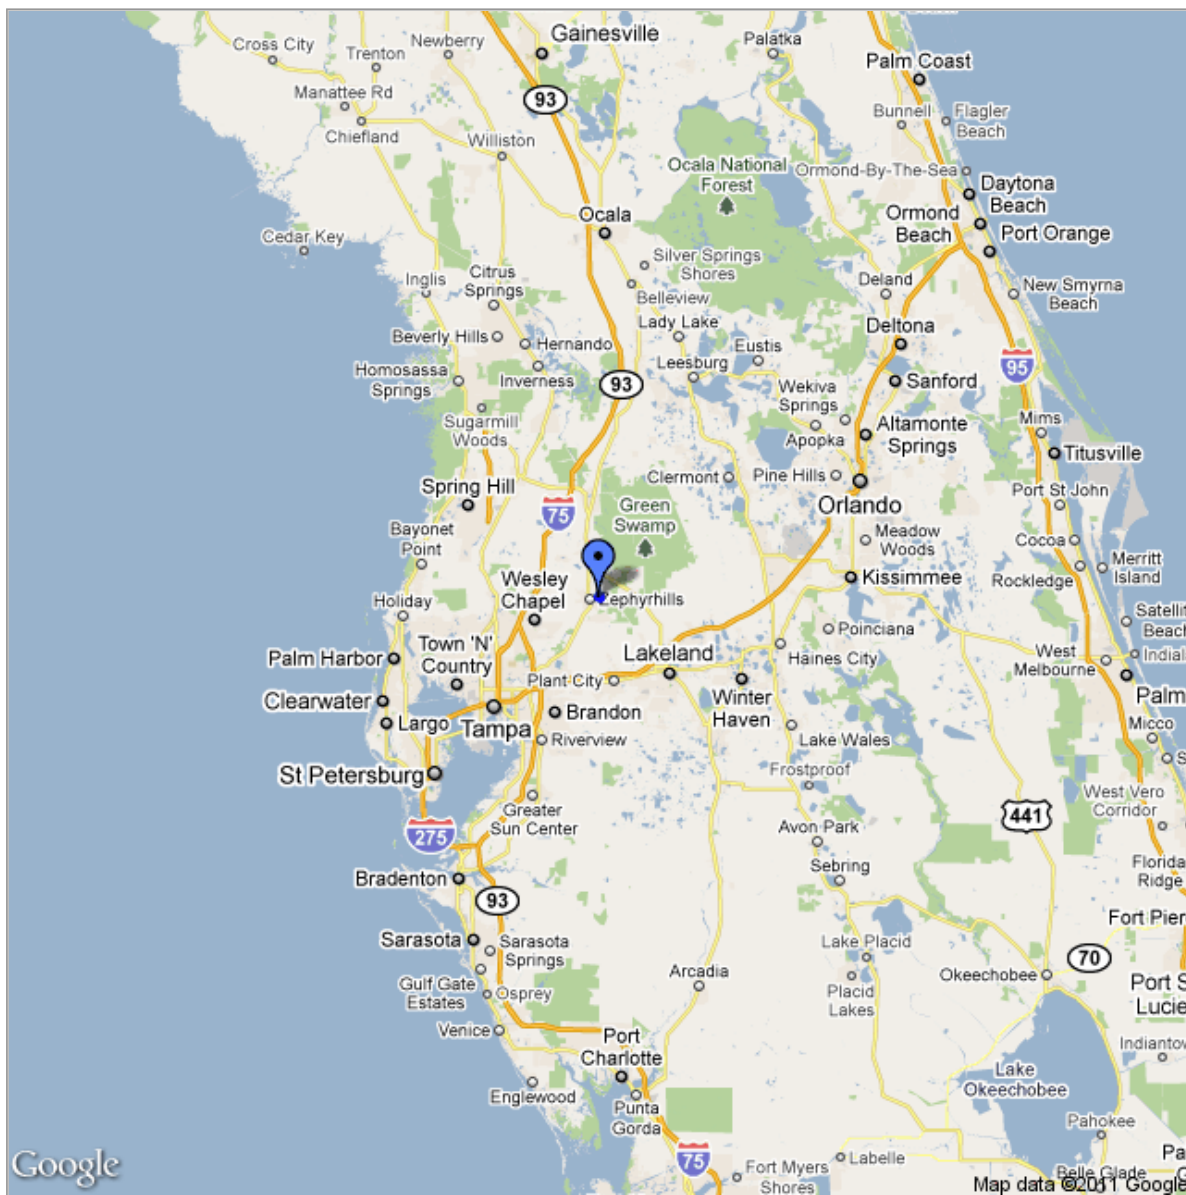

Notes SYSC)-65.09 ac
City Map
Zephyrhills, FL 33542

SYSCO-Zephyrhills

Public · 0 views
Created on Jun 29 · By [Steve](#) · Updated 26 minutes ago

- Placemark 1
- Line 3
- Line 4
- SYSCO - 65.09 ac
- Line 6

Notes SYSCO-65.09 ac
Regional Map
Zephyrhills, FL 33542

SYSCO-Zephyrhills

Public · 0 views
Created on Jun 29 · By Steve · Updated 19 minutes ago

-  Placemark 1
-  Line 3
-  Line 4
-  SYSCO - 65.09 ac
-  Line 6

I-75 via

Directions to County Rd 54/Wesley Chapel Blvd

13.1 mi – about 23 mins

SYSCO-65.09 ac

Distance to I-75

Zephyrhills, FL 33542

Tampa via

Directions to I-4 W
27.4 mi – about 33 mins
SYSCO-65.09 ac
Distance to Tampa
Zephyrhills, FL 33542

I-4 via

Directions to FL-39 S/Paul Buchman Hwy

15.5 mi – about 21 mins

SYSCO-65.09 ac

Distance to I-4

Zephyrhills, FL 33542

Directions to Tampa Port Authority

30.1 mi – about 44 mins