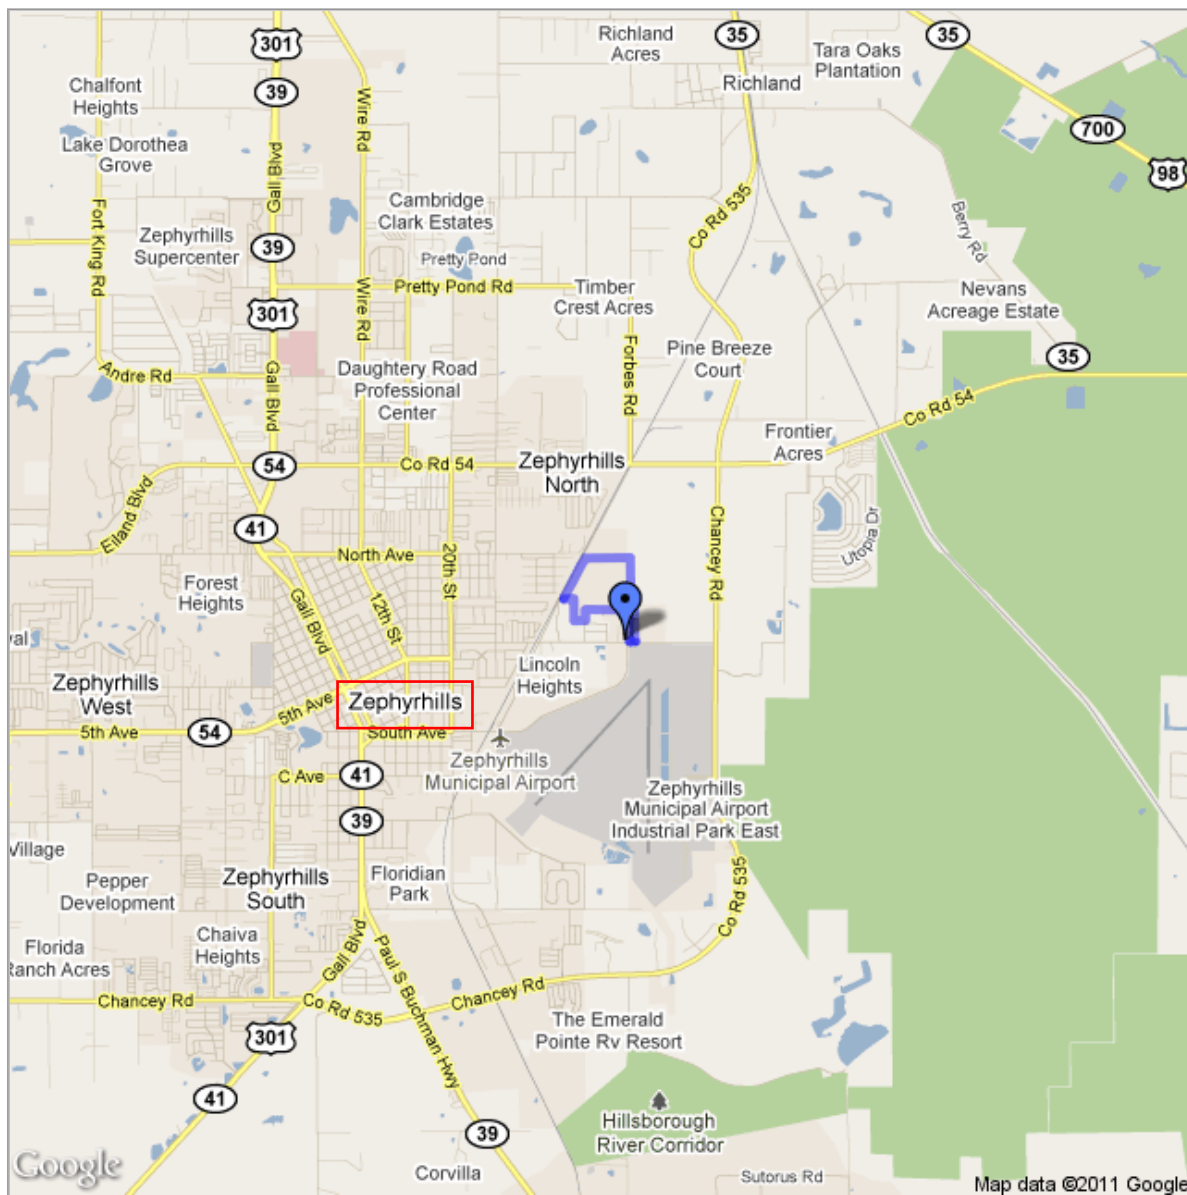

Notes SYSCO-65.09 ac
Site Map
Zephyrhills, FL 33542

SYSCO-Zephyrhills

Public · 0 views
Created on Jun 29 · By [Steve](#) · Updated 24 minutes ago

- Placemark 1
- Line 3
- Line 4
- SYSCO - 65.09 ac
- Line 6

Notes SYSC)-65.09 ac
City Map
Zephyrhills, FL 33542

SYSCO-Zephyrhills

Public · 0 views
Created on Jun 29 · By [Steve](#) · Updated 26 minutes ago

- Placemark 1
- Line 3
- Line 4
- SYSCO - 65.09 ac
- Line 6

I-75 via

Directions to County Rd 54/Wesley Chapel Blvd

13.1 mi – about 23 mins

SYSCO-65.09 ac

Distance to I-75

Zephyrhills, FL 33542

Tampa via

Directions to I-4 W
27.4 mi – about 33 mins
SYSCO-65.09 ac
Distance to Tampa
Zephyrhills, FL 33542

I-4 via

Directions to FL-39 S/Paul Buchman Hwy

15.5 mi – about 21 mins

SYSCO-65.09 ac

Distance to I-4

Zephyrhills, FL 33542

Directions to Tampa Port Authority

30.1 mi – about 44 mins